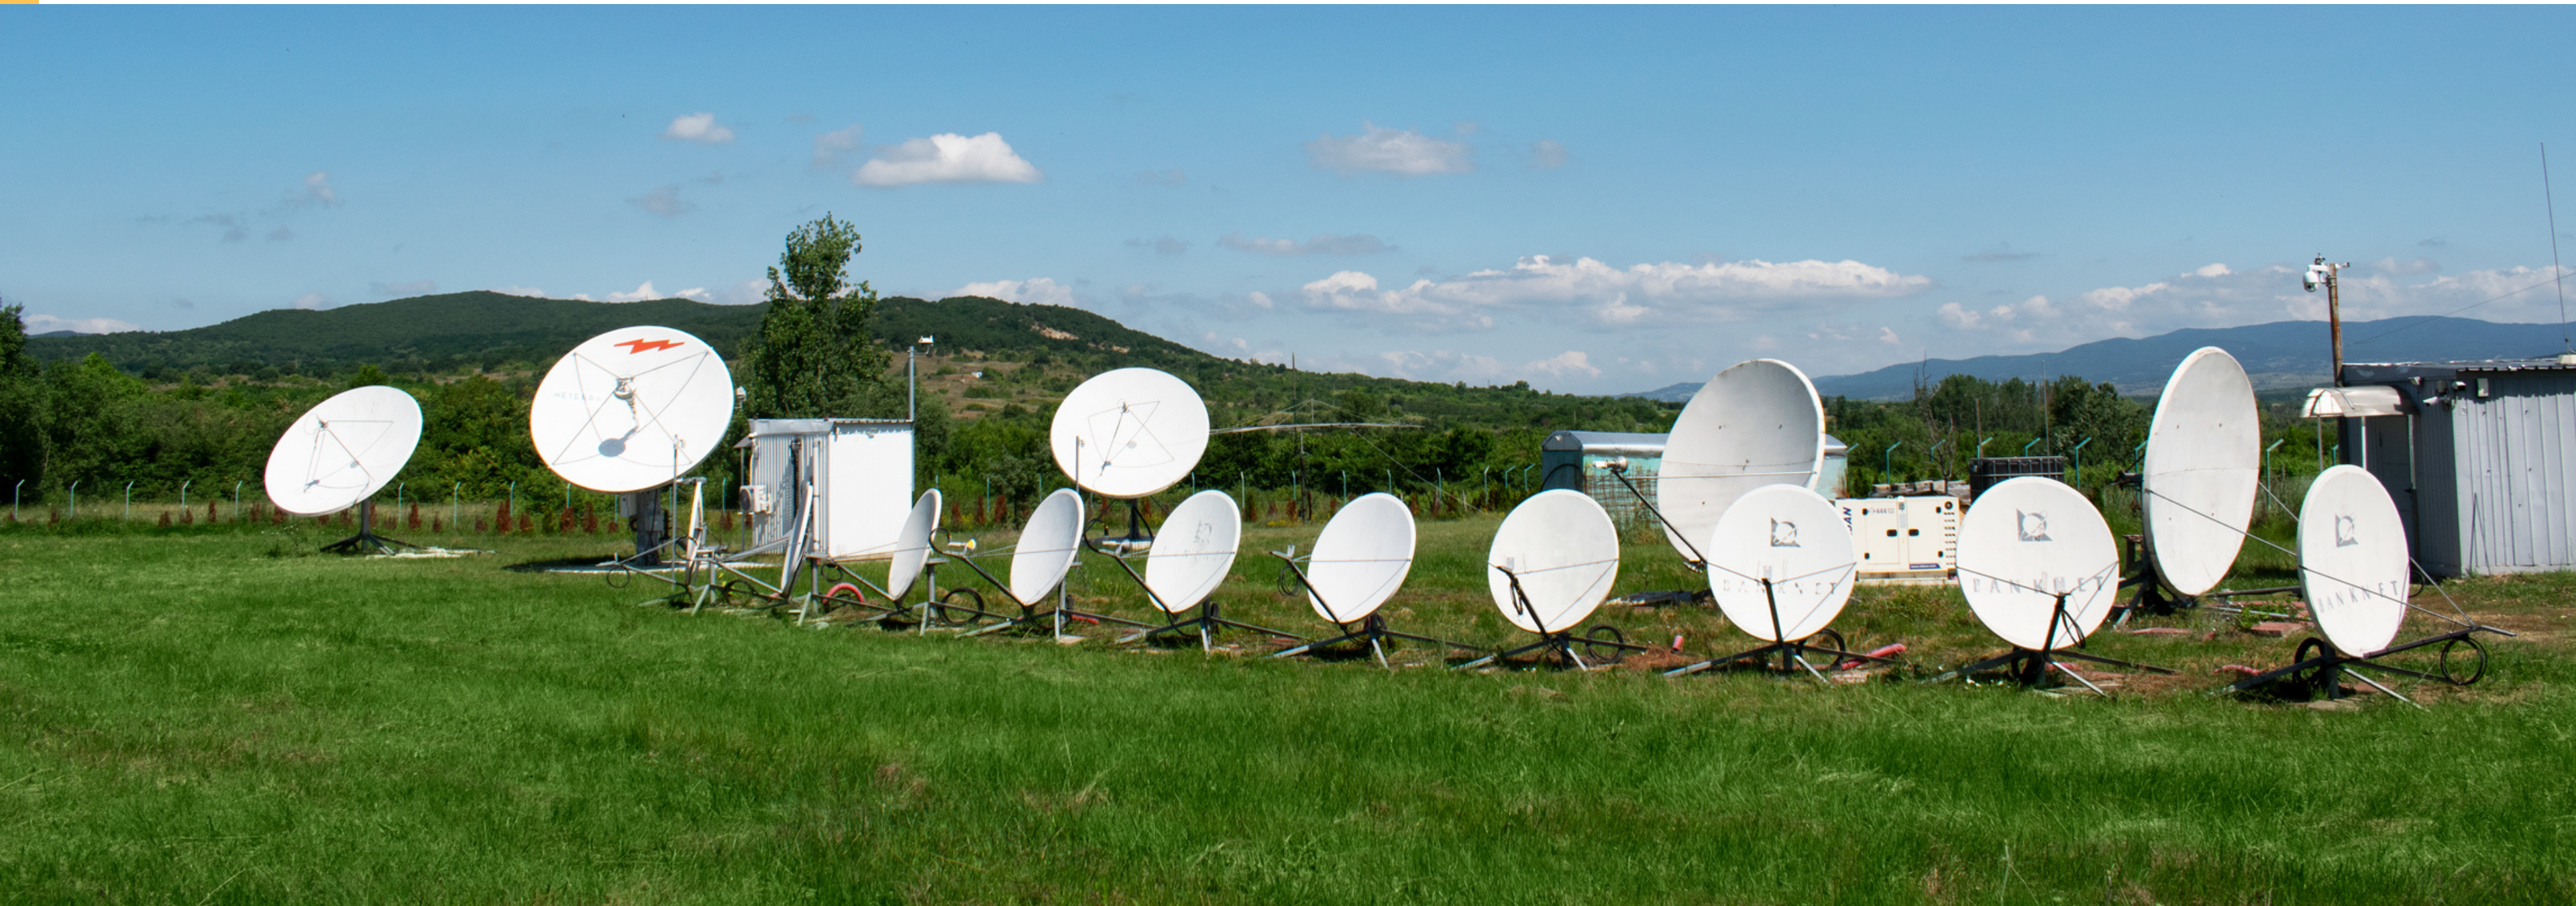

NETERRA

Satellite Services

30 years reliable and innovative Satellite and Telecom Solutions

- First-class services
- 24/7 secure and expert support
- own international data transmission network

Neterra's teleports

Strategical locations ensuring high level of reliability and fast integration of additional services

SOFIA TELEPORT

Located next to Neterra's two data centers in Sofia (SDC 1 and SDC 2) and direct connection to NetIX

THRACIA TELEPORT

Located near Sofia in an area with low radio frequency interference and good weather with minimal number of storms

-
- Satellite Uplink, Downlink and Turnaround
 - Own C- and Ku-bands antennas equipped with anti-icing systems
 - 24/7 network monitoring centers
 - Access to over 2000 channels from satellite and terrestrial sources

Your business gets:

- Connection to Neterra's digital main station in Sofia Data Center - SDC, with access to scrambling systems (CAS) / descrambling, encoding, and decoding, multiplexing, EPG, PSI, playout and last but not least - access to the whole world through Neterra's global presence and connectivity
- Redundancy from our two antenna fields
- 24/7 monitoring and assistance - low response time and an excellent SLA
- Competitive prices
- Flexibility - use our equipment or host antenna or hub and your own equipment
- Highly qualified engineers, managers and public procurement specialists in planning and development of your projects and services
- Strong partnerships with independent service operator
- Antenna Colocation in Thracia Teleport