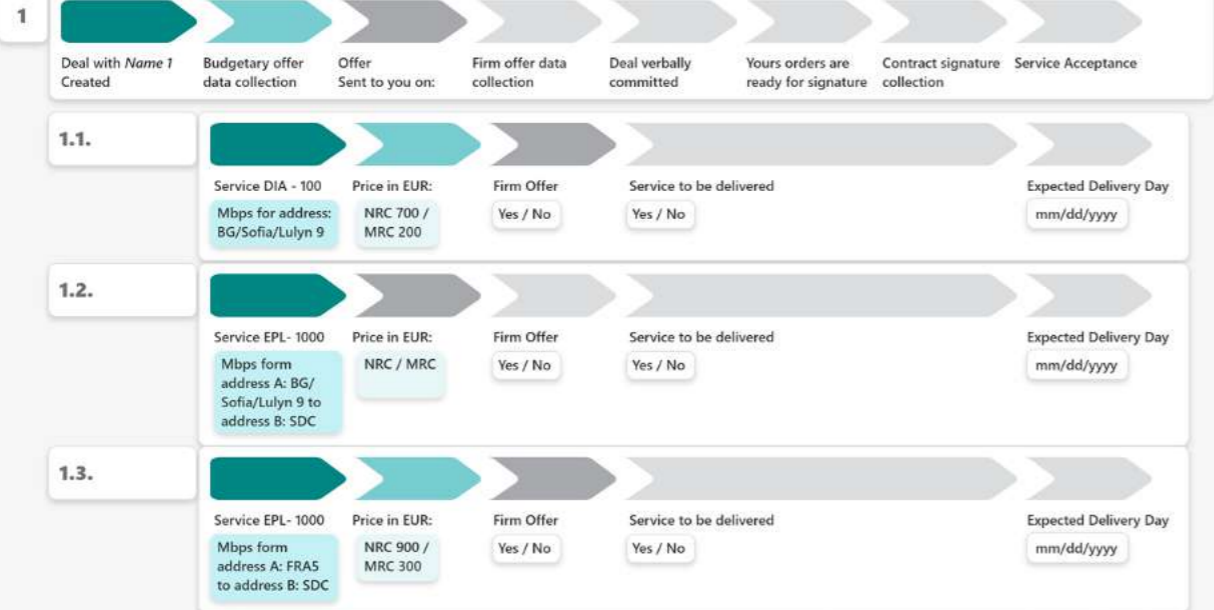

# CUSTOMER PORTAL

## Dashboard

Your Company Logo

EAT: Expected average time  
AT: Actual time

▶ AT less than EAT  
▶ AT equals EAT  
▶ AT more than EAT

▶ Immediate next step  
▶ Next step

my:\Neterra >

Dashboard

- Change password
- Systems
- Companies
- Requests
- Users
- Access Control -
- Logout